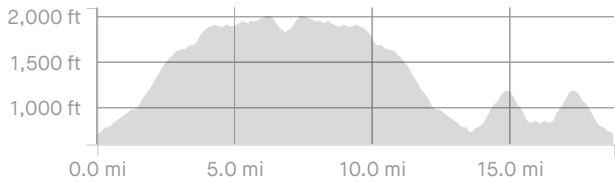

SALISBURY BEAST

<https://www.strava.com/routes/23269856>

18.78 mi

Distance

2,567 ft

Elevation Gain

MTB

Ride Type

Est. Moving Time: 1:15:06

Route recommendations may be incomplete and/or inaccurate and may contain sections of private land and/or sections of terrain that could be challenging or hazardous. Always use your best judgement about the safety of road and trail conditions and follow traffic and property laws. Est. Moving Time based on your avg speed of 15.0 mi/h over last 4 weeks